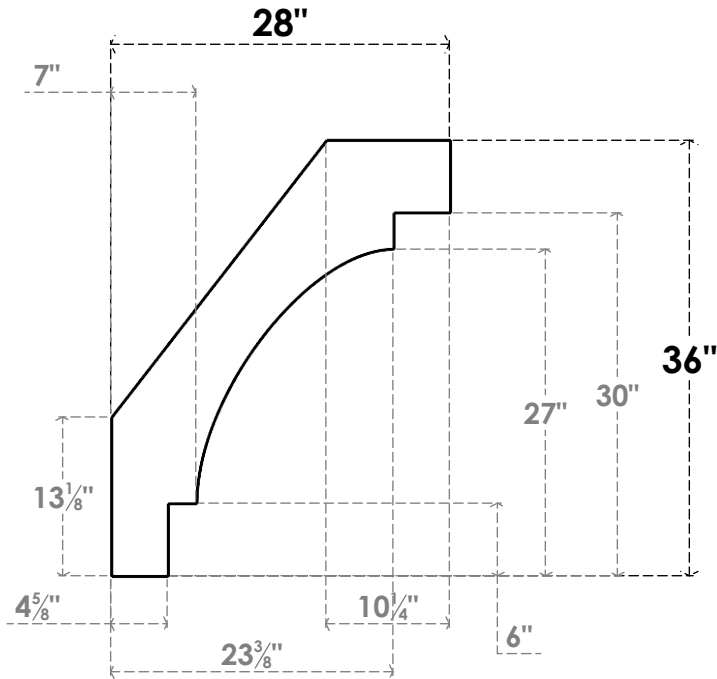

ITEM NUMBER: BRCPC060X28000X36000MRC

6"W X 28"D X 36"H MERCED ARCHITECTURAL GRADE PVC CLOSED KNEE BRACE

SIDE PROFILE

FRONT PROFILE

ISOMETRIC

EKENA MILLWORK
2300 WEST MAIN ST.
CLARKSVILLE, TX 75426
TOLL FREE: 866-607-0453
WWW.EKENAMILLWORK.COM