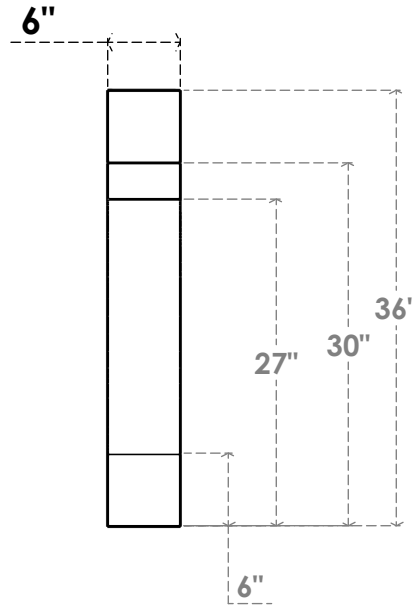

ITEM NUMBER: BRCPC060X28000X36000MRC

6"W X 28"D X 36"H MERCED ARCHITECTURAL GRADE PVC CLOSED KNEE BRACE

SIDE PROFILE

FRONT PROFILE

ISOMETRIC

EKENA MILLWORK
2300 WEST MAIN ST.
CLARKSVILLE, TX 75426
TOLL FREE: 866-607-0453
WWW.EKENAMILLWORK.COM